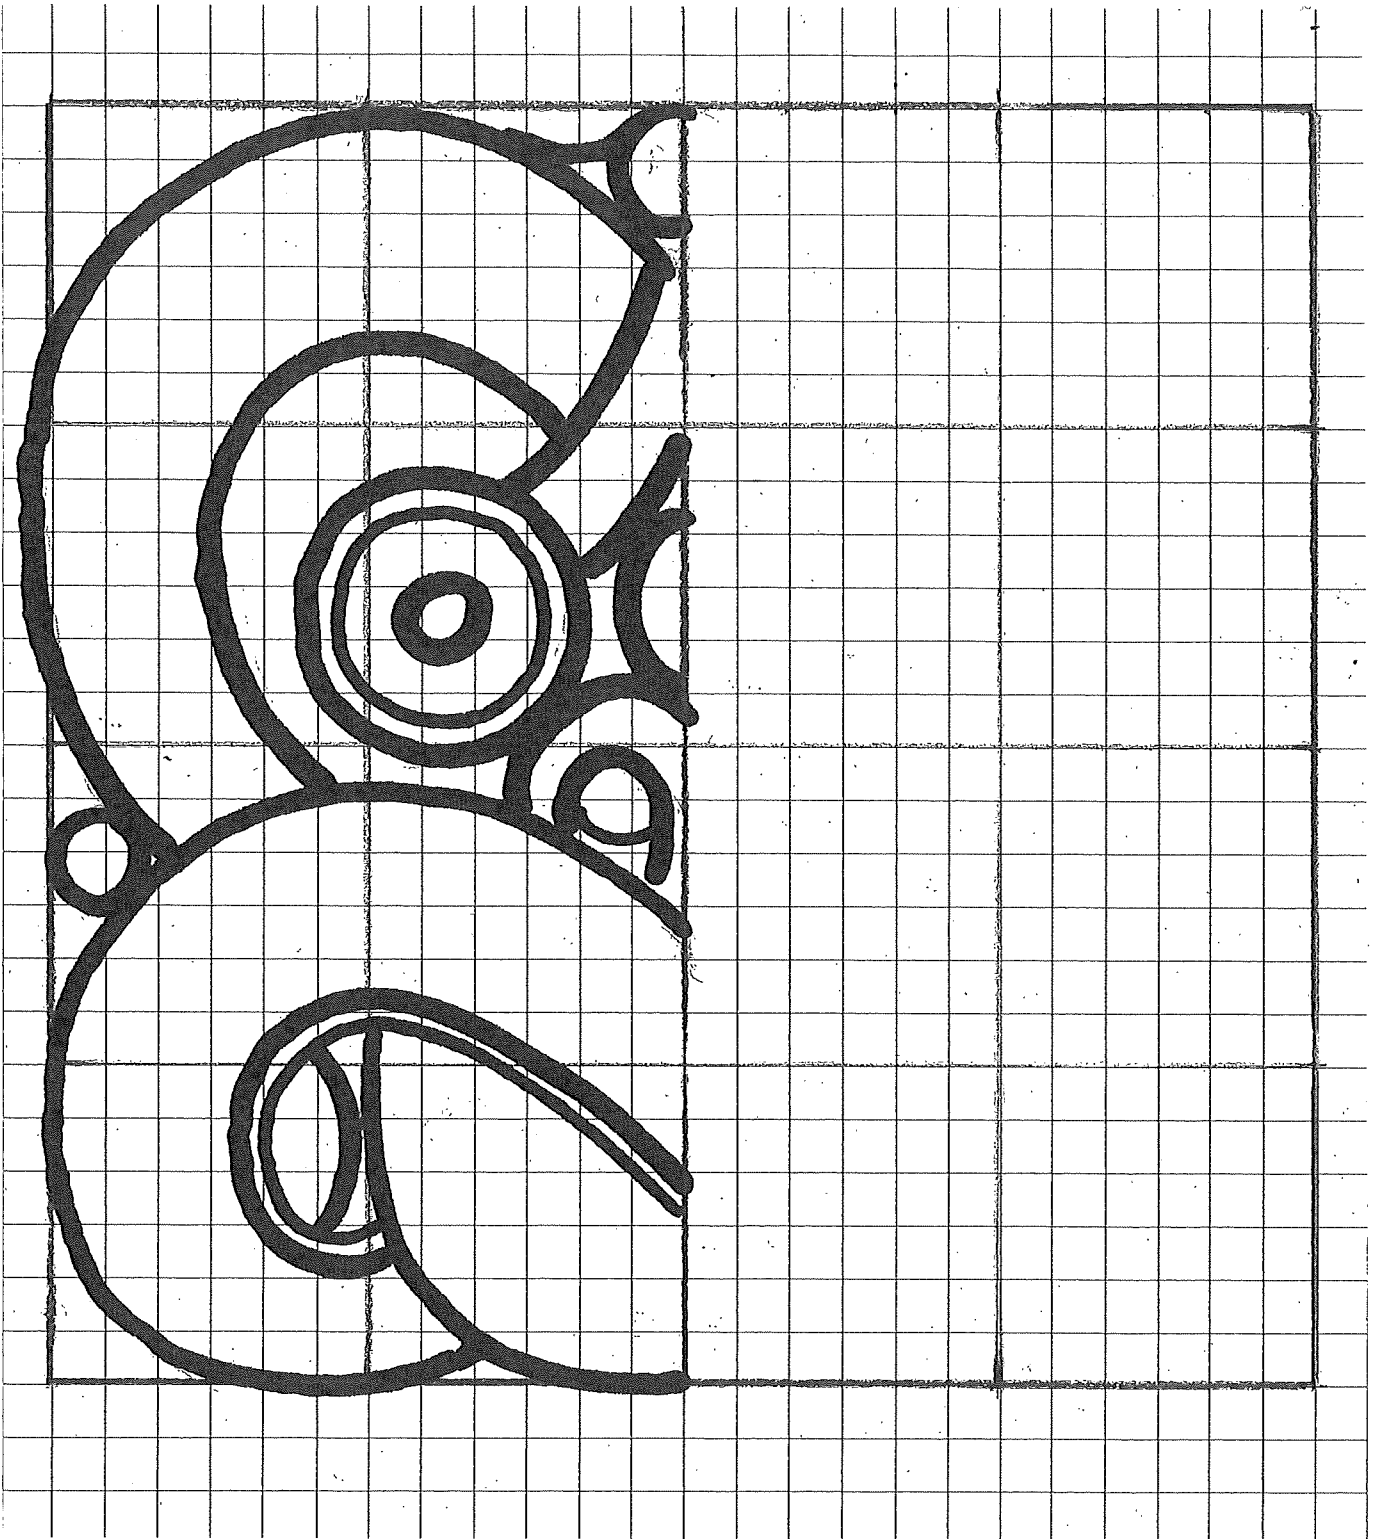

WHEKVU
- SQUARE STYLE LEAD.

WHEKU

KORURU

- ROUNDED BROW

TARANAKI KÖRURU

NORTHLAND STYLE