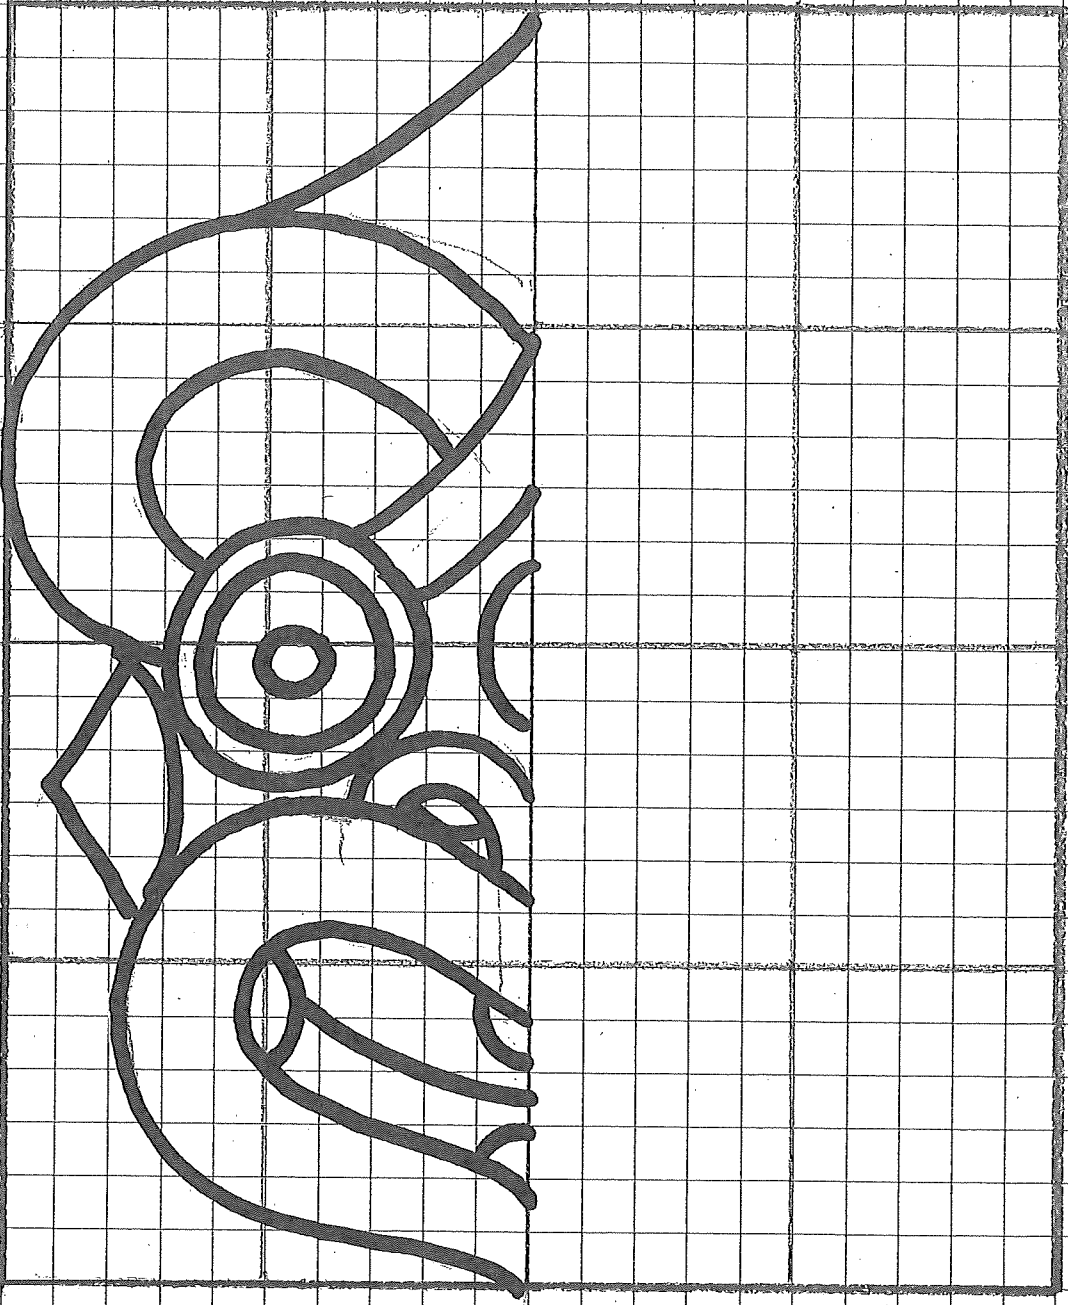

WHEKVU
- SQUARE STYLE LEAD.

WHEKU

KORURU

- ROUNDED BROW

TARANAKI KÖRURU

NORTHLAND STYLE